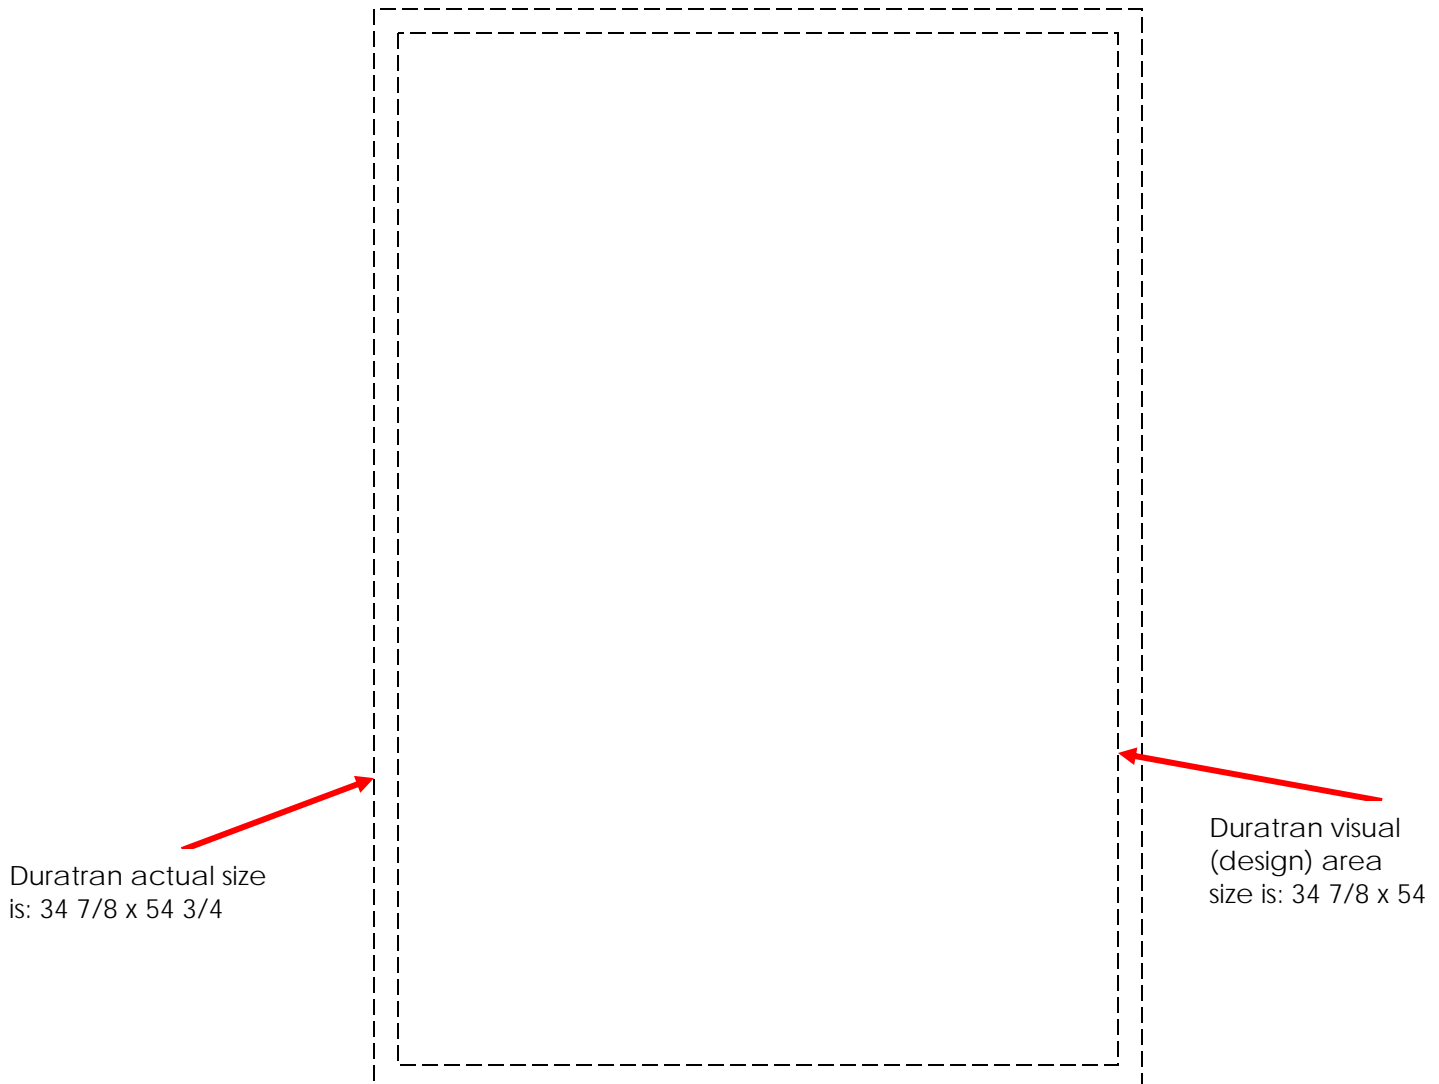

LIGHT BOX DURATRAN SPECIFICATIONS

DURATRAN SIZE: 34 7/8 X 54 3/4

VISUAL SIZE: 32 7/8 X 52 3/4

PLEASE NOTE: Duratrans fit into the light box and are clipped in by 1 inch clip frame holders. Your duratran should be made to the 34 7/8 x 54 3/4 size, but the design & graphics should be designed with the visual area dimensions to make sure the clips and frame will not block any images or wording.